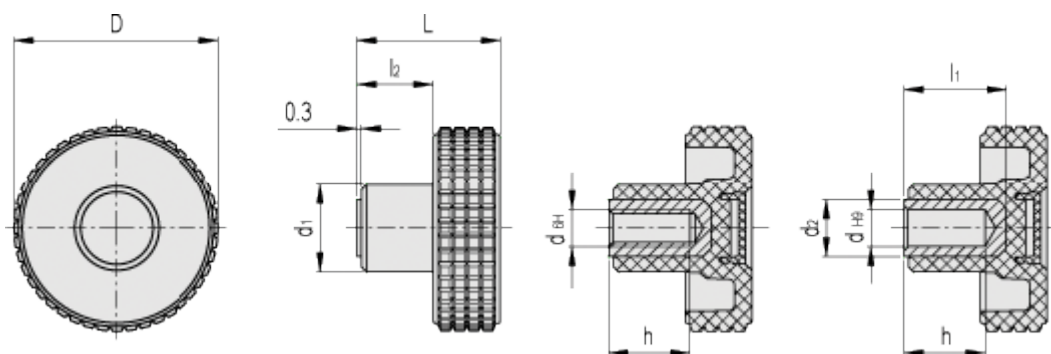

Data Sheet

Article number: 23020345112

Description: E+G Fingregreb MBT.60-B-M10-C2, orange centre cap

Measures

D = 61
d1 = 23
d2 = -
dH6 = M10
dH9 = -
h = 20
L = 39
l1 = -

l2 = 18.5